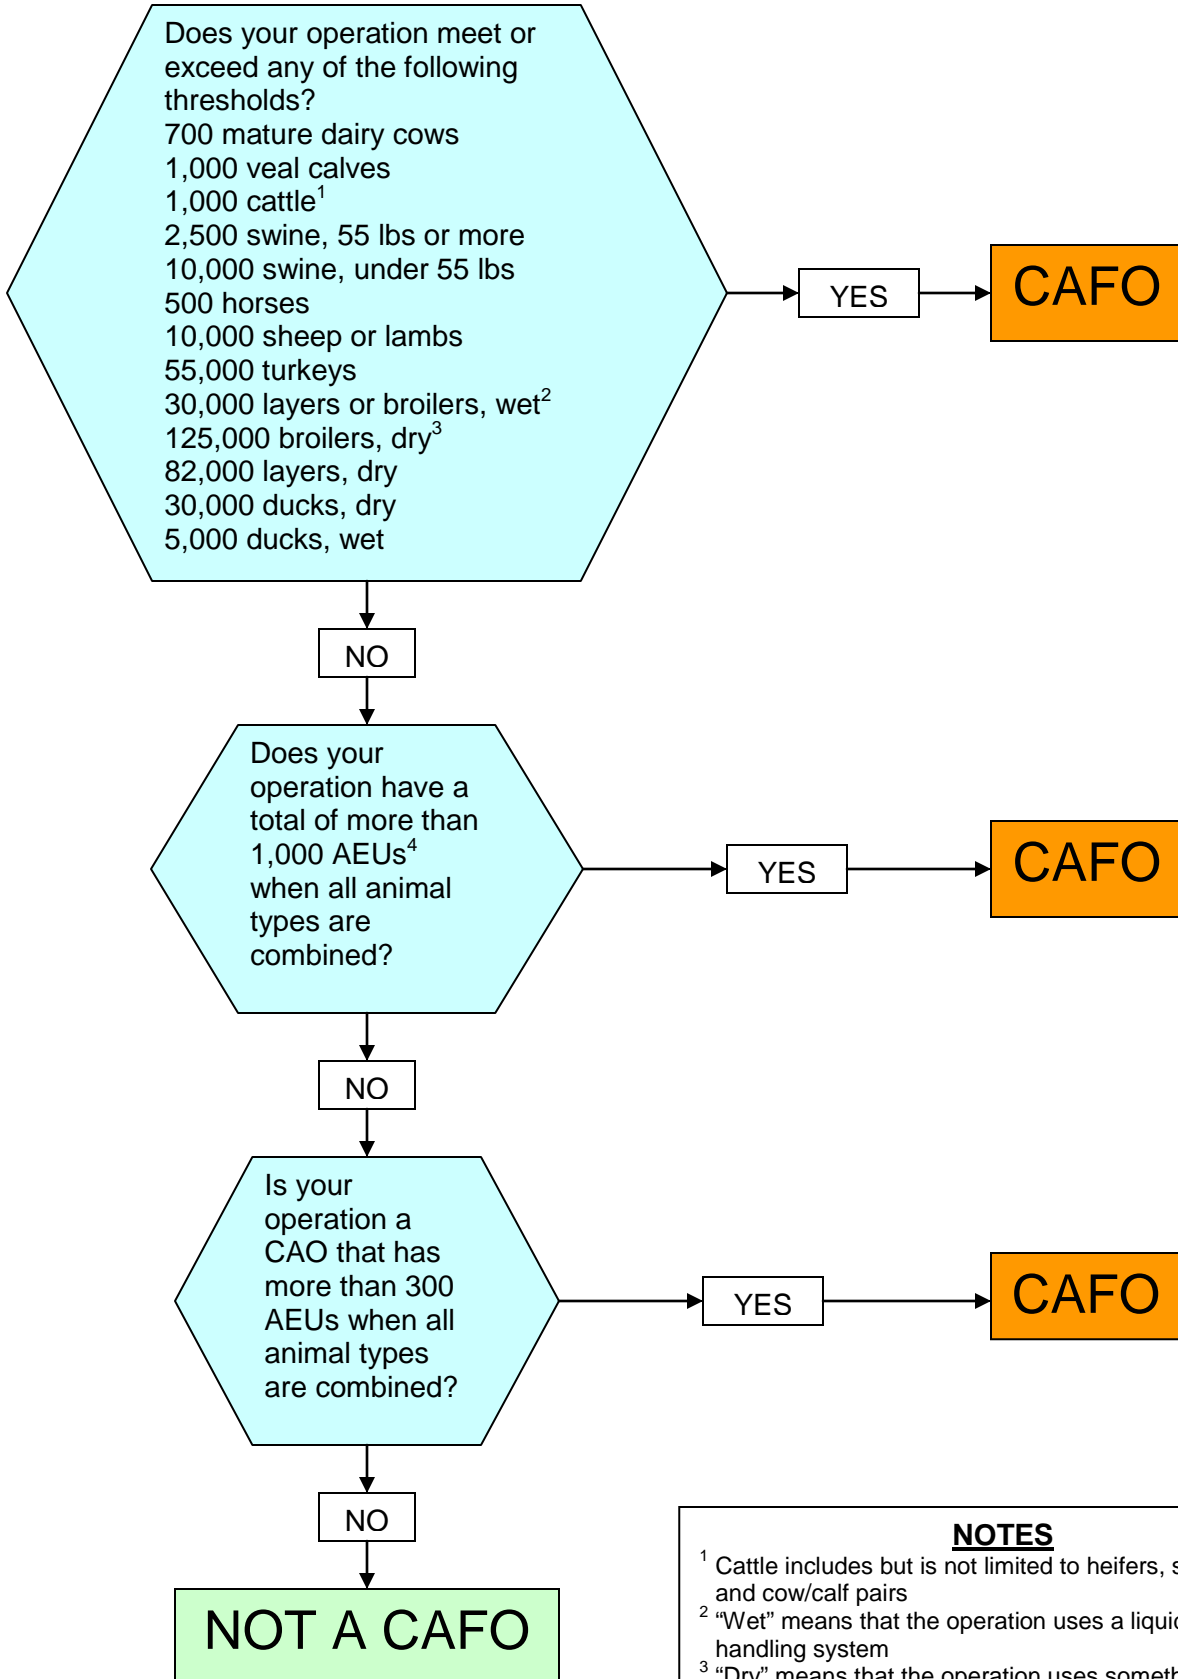

# IS MY OPERATION A CAFO?

## NOTES

<sup>1</sup> Cattle includes but is not limited to heifers, steers, bulls, and cow/calf pairs

<sup>2</sup> "Wet" means that the operation uses a liquid manure handling system

<sup>3</sup> "Dry" means that the operation uses something other than a liquid manure handling system

<sup>4</sup> AEU is 1,000 lbs. live weight of livestock or poultry animals