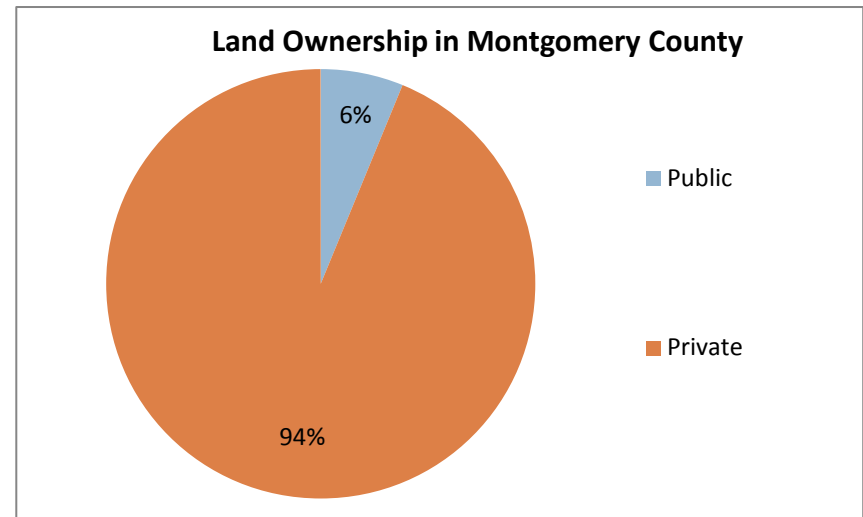

How important is forestry in Montgomery County?

Almost sixty percent (17 million acres) of Pennsylvania's 28 million acres is forested. The estimated half a million private forest landowners own about 12 million acres (70 percent) of the forest land. The timber and forest products industry is one of the largest manufacturing sectors in the state, employing over 80,000 workers in 2,500 firms. The value added contribution to the state's economy by the forest sector is over 5 billion dollars annually. For the agricultural production sector and processing sector value added is approximately \$2 billion and \$8 billion respectively. State wide there is over 86 billion board feet of standing timber valued at about \$24 billion. Nationally, Pennsylvania ranks number one in hardwood production and forest-based recreation in Pennsylvania is a large component of tourism, the state's second-largest industry. The following shows the importance of forestry to Montgomery County:

Montgomery County has 310782 acres of land. Forests cover 31917 acres.

Estimated number of private forestland owners in Montgomery county:	964
Number of forestry and wood products establishments:	116
Number of forestry and wood products establishments employees:	4,747
Estimated volume of standing timber (<i>mil bdf</i>):	216.904
Estimated value of standing timber (<i>million</i>):	\$43.38
Annual economic contribution of forestry sector (<i>million</i>):	\$180.24

How does forestry compare to agriculture in Montgomery County?

Annual economic contribution of agricultural production sector (<i>million</i>)	\$19.70
Annual economic contribution of agricultural processing sector (<i>million</i>)	\$818.60