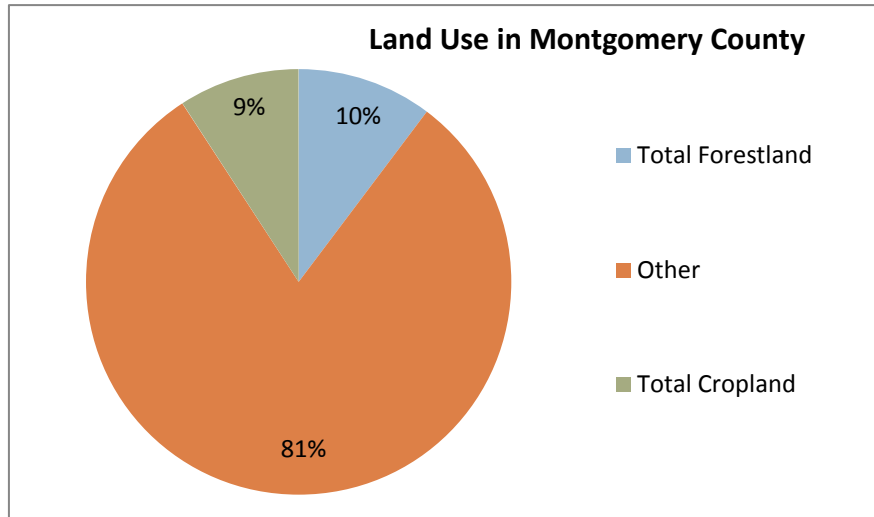

How important is forestry in Montgomery County?

Almost sixty percent (17 million acres) of Pennsylvania's 28 million acres is forested. The estimated half a million private forest landowners own about 12 million acres (70 percent) of the forest land. The timber and forest products industry is one of the largest manufacturing sectors in the state, employing over 80,000 workers in 2,500 firms. The value added contribution to the state's economy by the forest sector is over 5 billion dollars annually. For the agricultural production sector and processing sector value added is approximately \$2 billion and \$8 billion respectively. State wide there is over 86 billion board feet of standing timber valued at about \$24 billion. Nationally, Pennsylvania ranks number one in hardwood production and forest-based recreation in Pennsylvania is a large component of tourism, the state's second-largest industry. The following shows the importance of forestry to Montgomery County:

Montgomery County has 310782 acres of land. Forests cover 31917 acres.

Estimated number of private forestland owners in Montgomery county:	964
Number of forestry and wood products establishments:	116
Number of forestry and wood products establishments employees:	4,747
Estimated volume of standing timber (<i>mil bdf</i>):	216.904
Estimated value of standing timber (<i>million</i>):	\$43.38
Annual economic contribution of forestry sector (<i>million</i>):	\$180.24

How does forestry compare to agriculture in Montgomery County?

Annual economic contribution of agricultural production sector (<i>million</i>)	\$19.70
Annual economic contribution of agricultural processing sector (<i>million</i>)	\$818.60